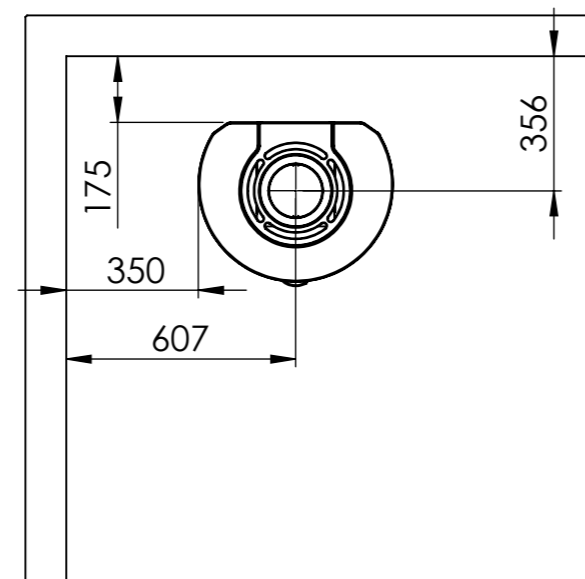

Serie	Scan-Line 900
Description	Baking oven steel / stone

The same data applies to Scan-Line 900B with glass front

	Casted top	Stone
H	1491	1511