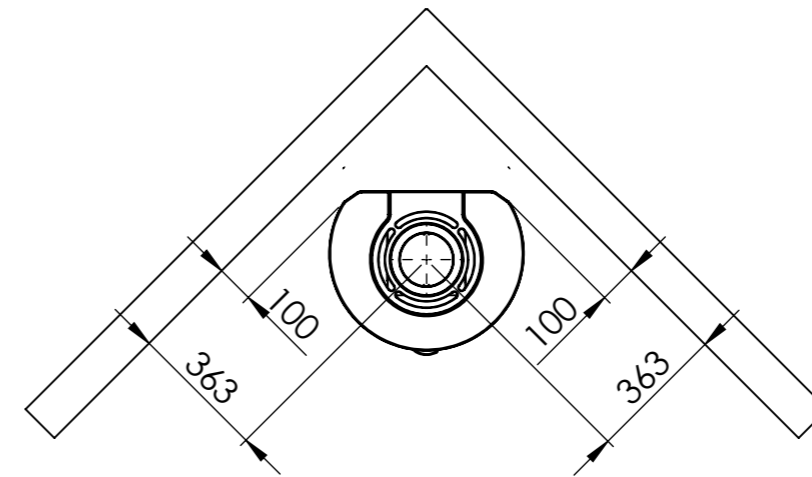

Serie	Scan-Line 900
Description	Baking oven steel / stone

The same data applies to Scan-Line 900B with glass front

	Casted top	Stone
H	1491	1511