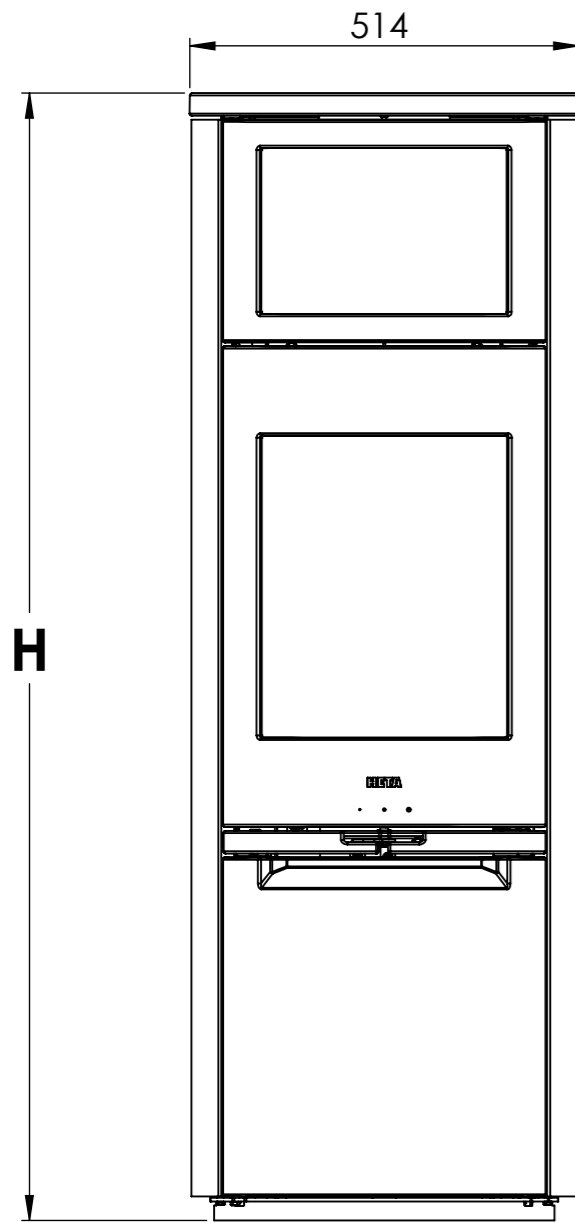

Serie	Scan-Line 900
Description	Baking oven steel / stone

The same data applies to Scan-Line 900B with glass front

	Casted top	Stone
H	1491	1511