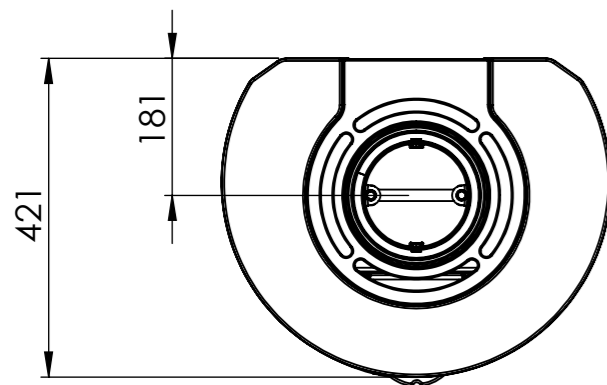

Serie	Scan-Line 900
Description	Baking oven steel / stone

The same data applies to Scan-Line 900B with glass front

	Casted top	Stone
H	1491	1511