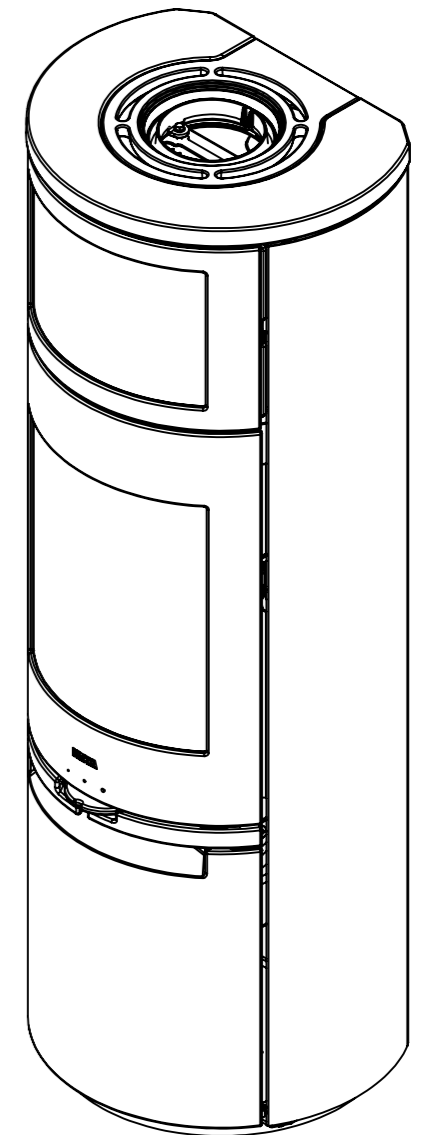

Serie	Scan-Line 900
Description	Baking oven steel / stone

The same data applies to Scan-Line 900B with glass front

	Casted top	Stone
H	1491	1511