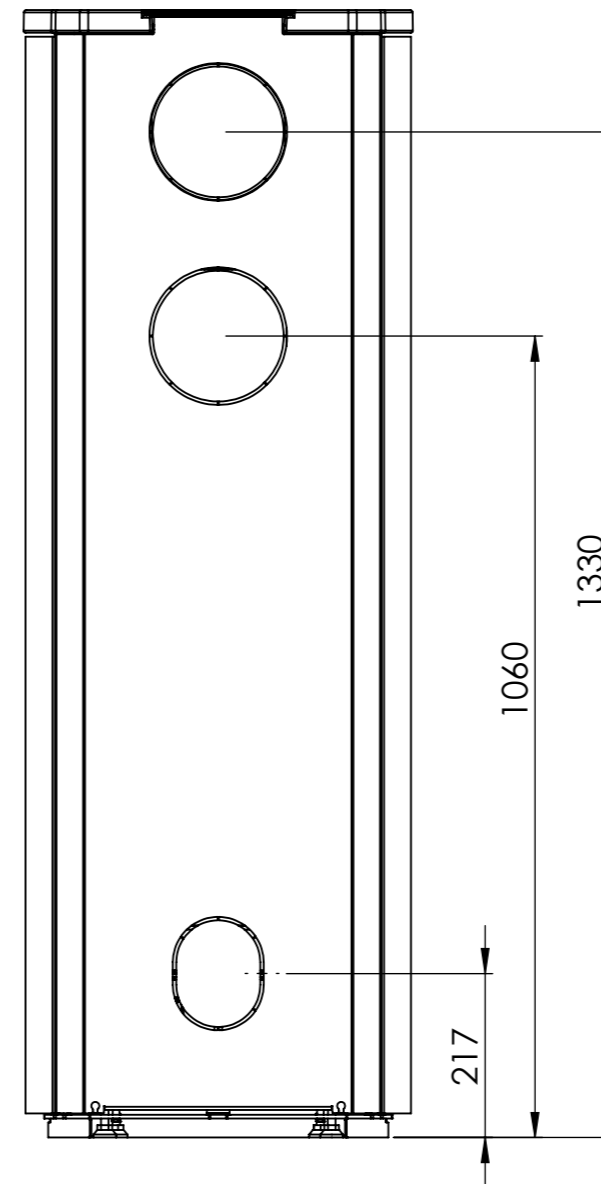

Serie	Scan-Line 900
Description	Baking oven steel / stone

The same data applies to Scan-Line 900B with glass front

	Casted top	Stone
H	1491	1511