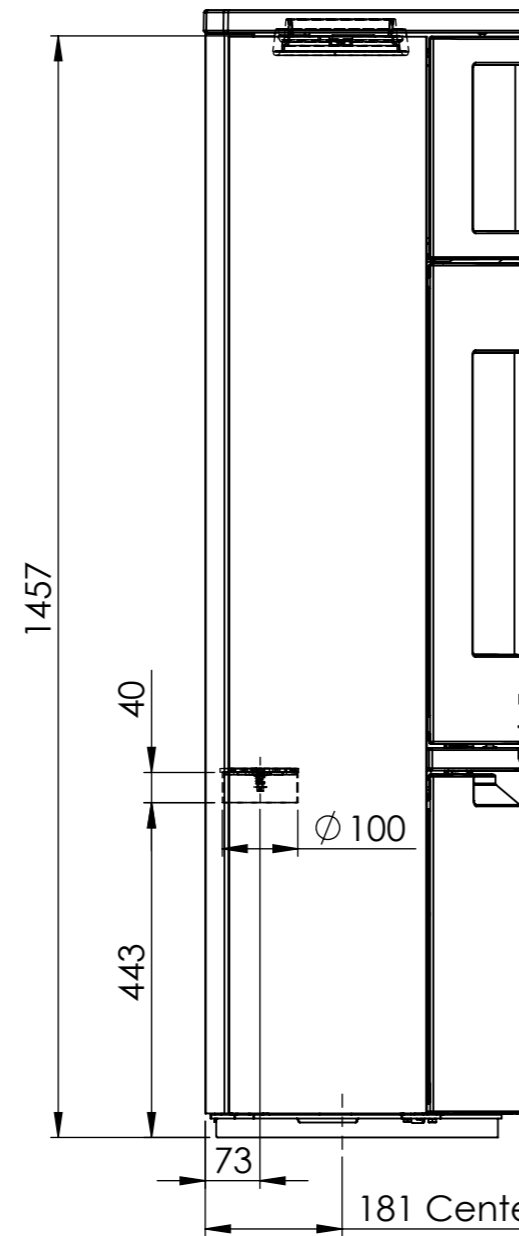

Serie	Scan-Line 900
Description	Baking oven steel / stone

The same data applies to Scan-Line 900B with glass front

	Casted top	Stone
H	1491	1511